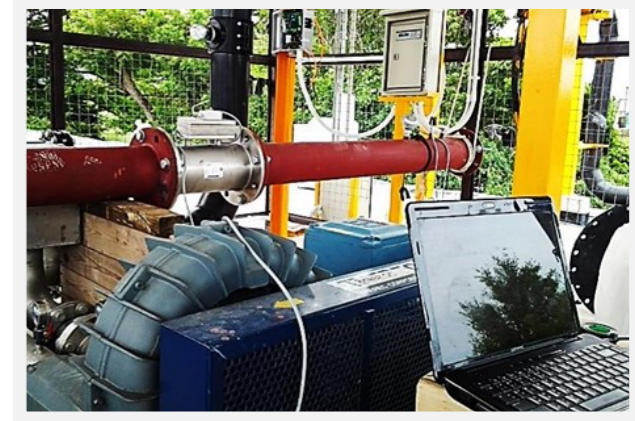

## Flow rate measurement for Air and Gas

Oscillating Flow Meter  
for bio gas, with flow  
computer

Hot wire flow meter &  
computer interface

Axial flow  
anemometer

Vibration meter

Sound pressure  
level meter